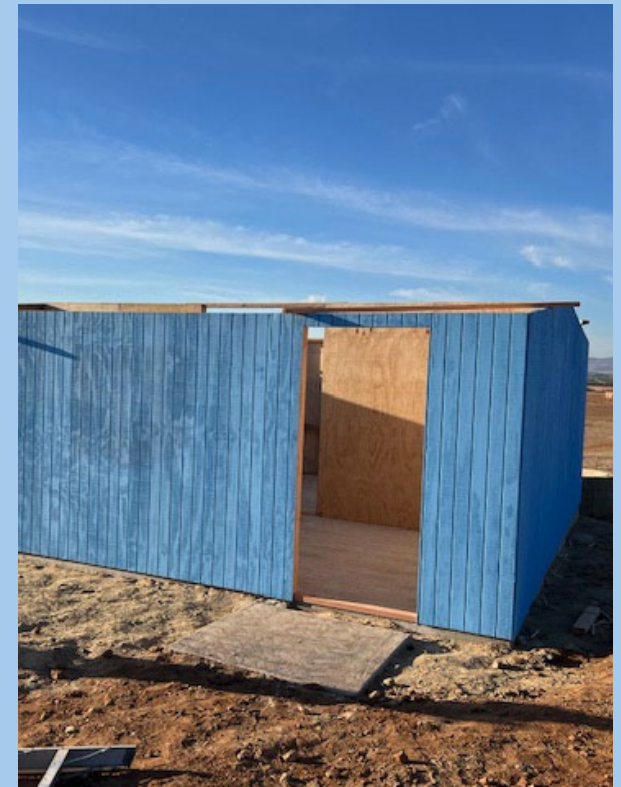

Walls Raised