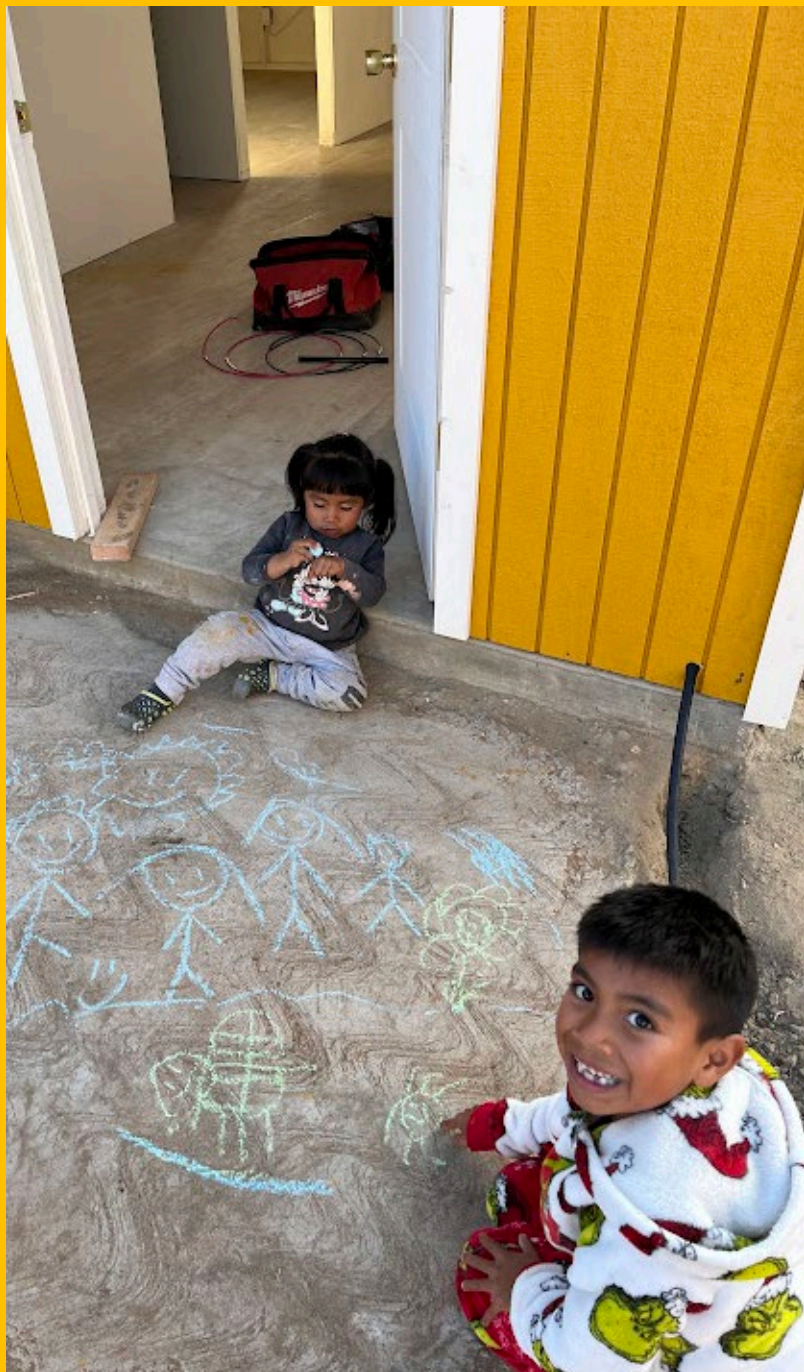

A woman in a black t-shirt and cap is working on a wooden roof structure. She is wearing safety glasses and gloves, and is holding a long wooden beam. In the background, other people are visible, including a man in a white shirt and a woman in a blue hoodie. The scene is set outdoors under a clear blue sky.

Walls and Essentials ...

Walls Raised

Fun With The Kids

Evi's Happy Worm

Home Visit

Home Visit: House Augustina 2024

House
Marisol
2024:
What a
Difference a
Year Makes!

Securing the Interior

Luke and Tysen learn about wiring and light up the house!

Excursions

Beach Day

Taco Night

Shopping Day

Making A House A Home

Dedication Day: Blue House

Dedication Day: Yellow House

A group of people are working on a rooftop at sunset. The sun is low on the horizon, creating a bright glow and silhouetting the workers. One person is standing on the edge of the roof, looking out. Other people are visible in the foreground and middle ground, some holding tools or materials. The sky is a mix of blue and orange, with wispy clouds. The overall scene is one of hard labor during a beautiful time of day.