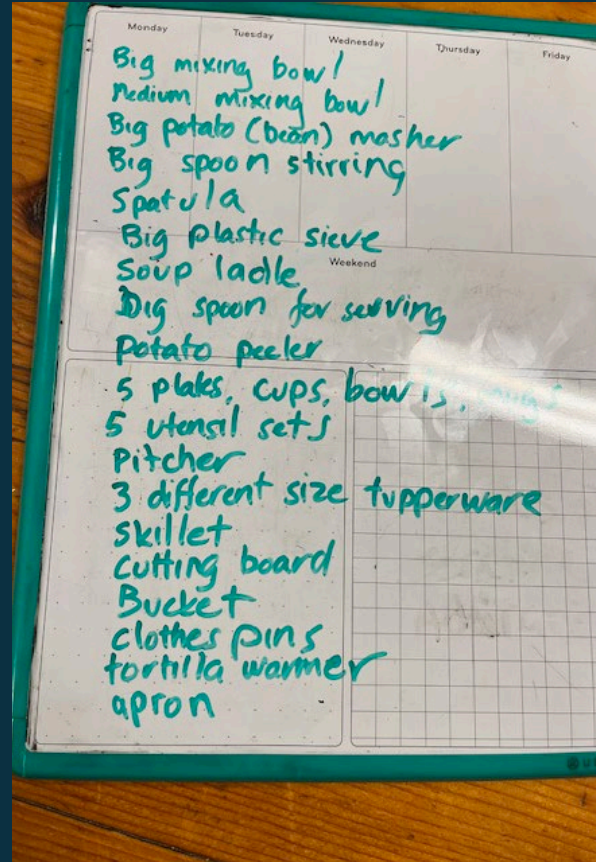

Luke and Tysen learn about wiring and light up the house!

Excursions

Beach Day

Taco Night

Shopping Day

Making A House A Home

Dedication Day: Blue House

Dedication Day: Yellow House